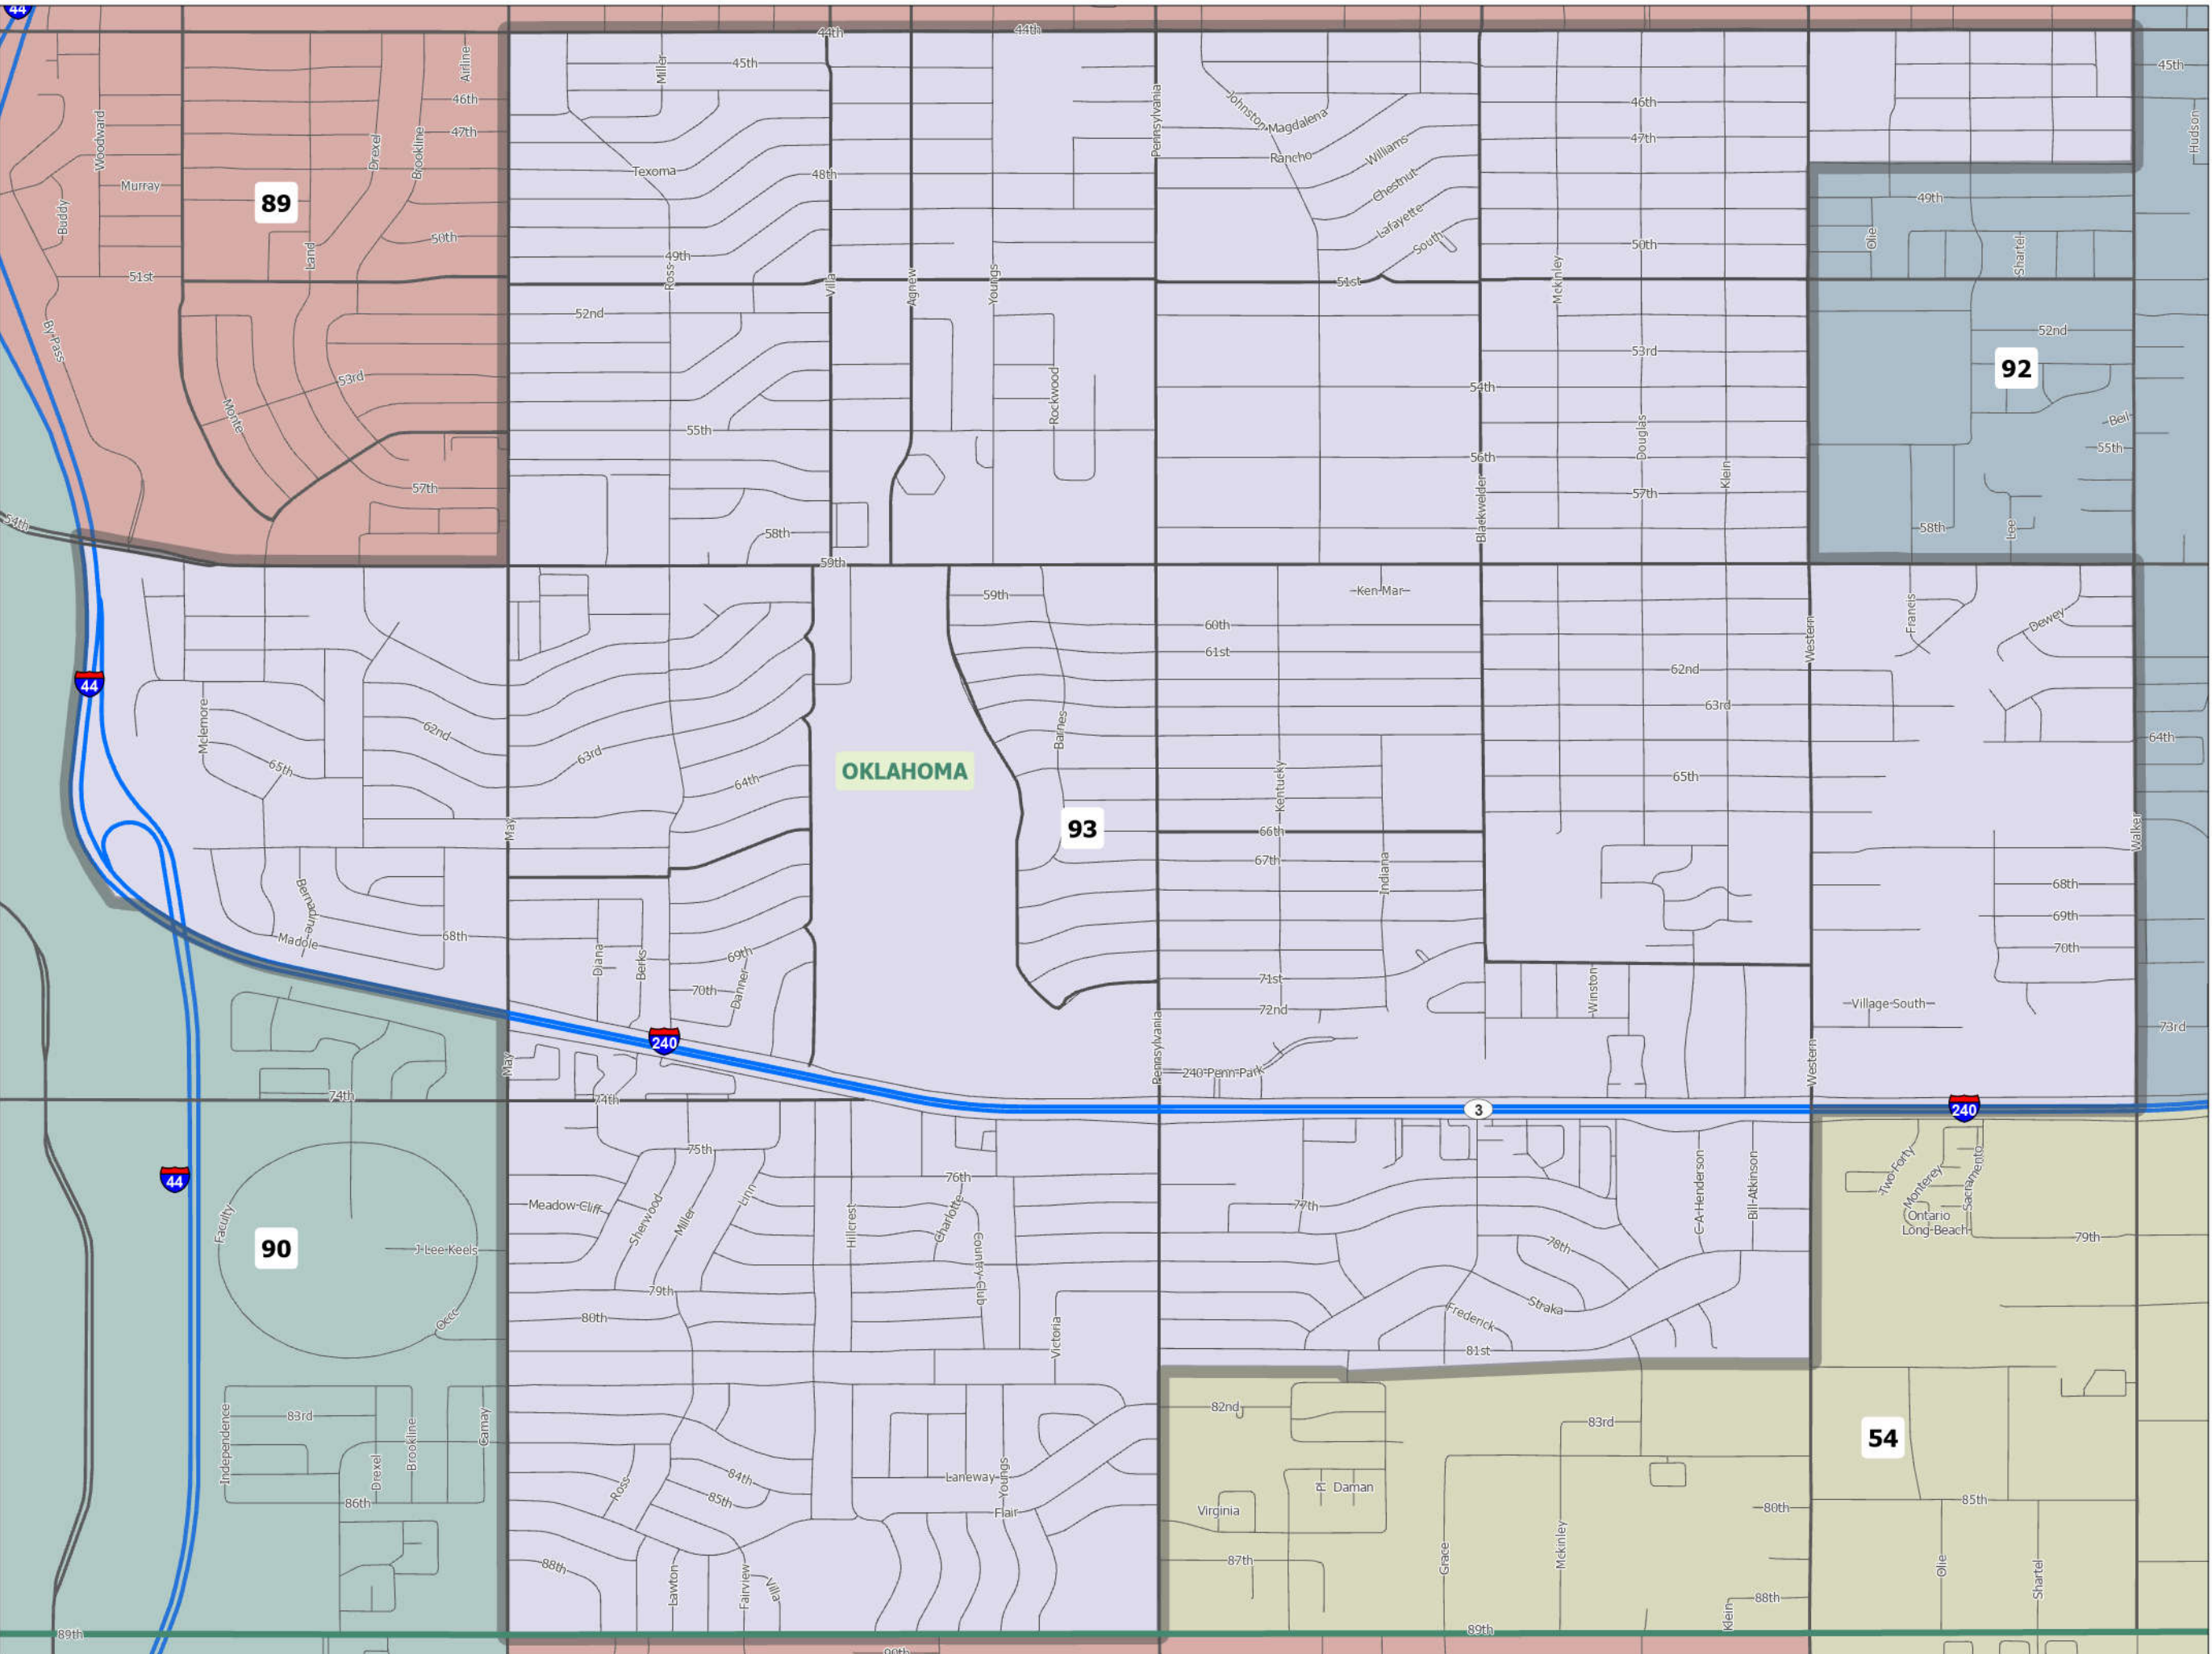

House District 93

2022–2031

7 square miles
1 inch equals 0.29 miles

County

House District

Oklahoma House of Representatives
Redistricting Office
10/28/2021

Data: 2020 Census State Redistricting Data
(Public Law 94-171) Summary File.
Prepared by the U.S. Census Bureau, 2021.
ODOT, Esri, OU CSA, OWRB.