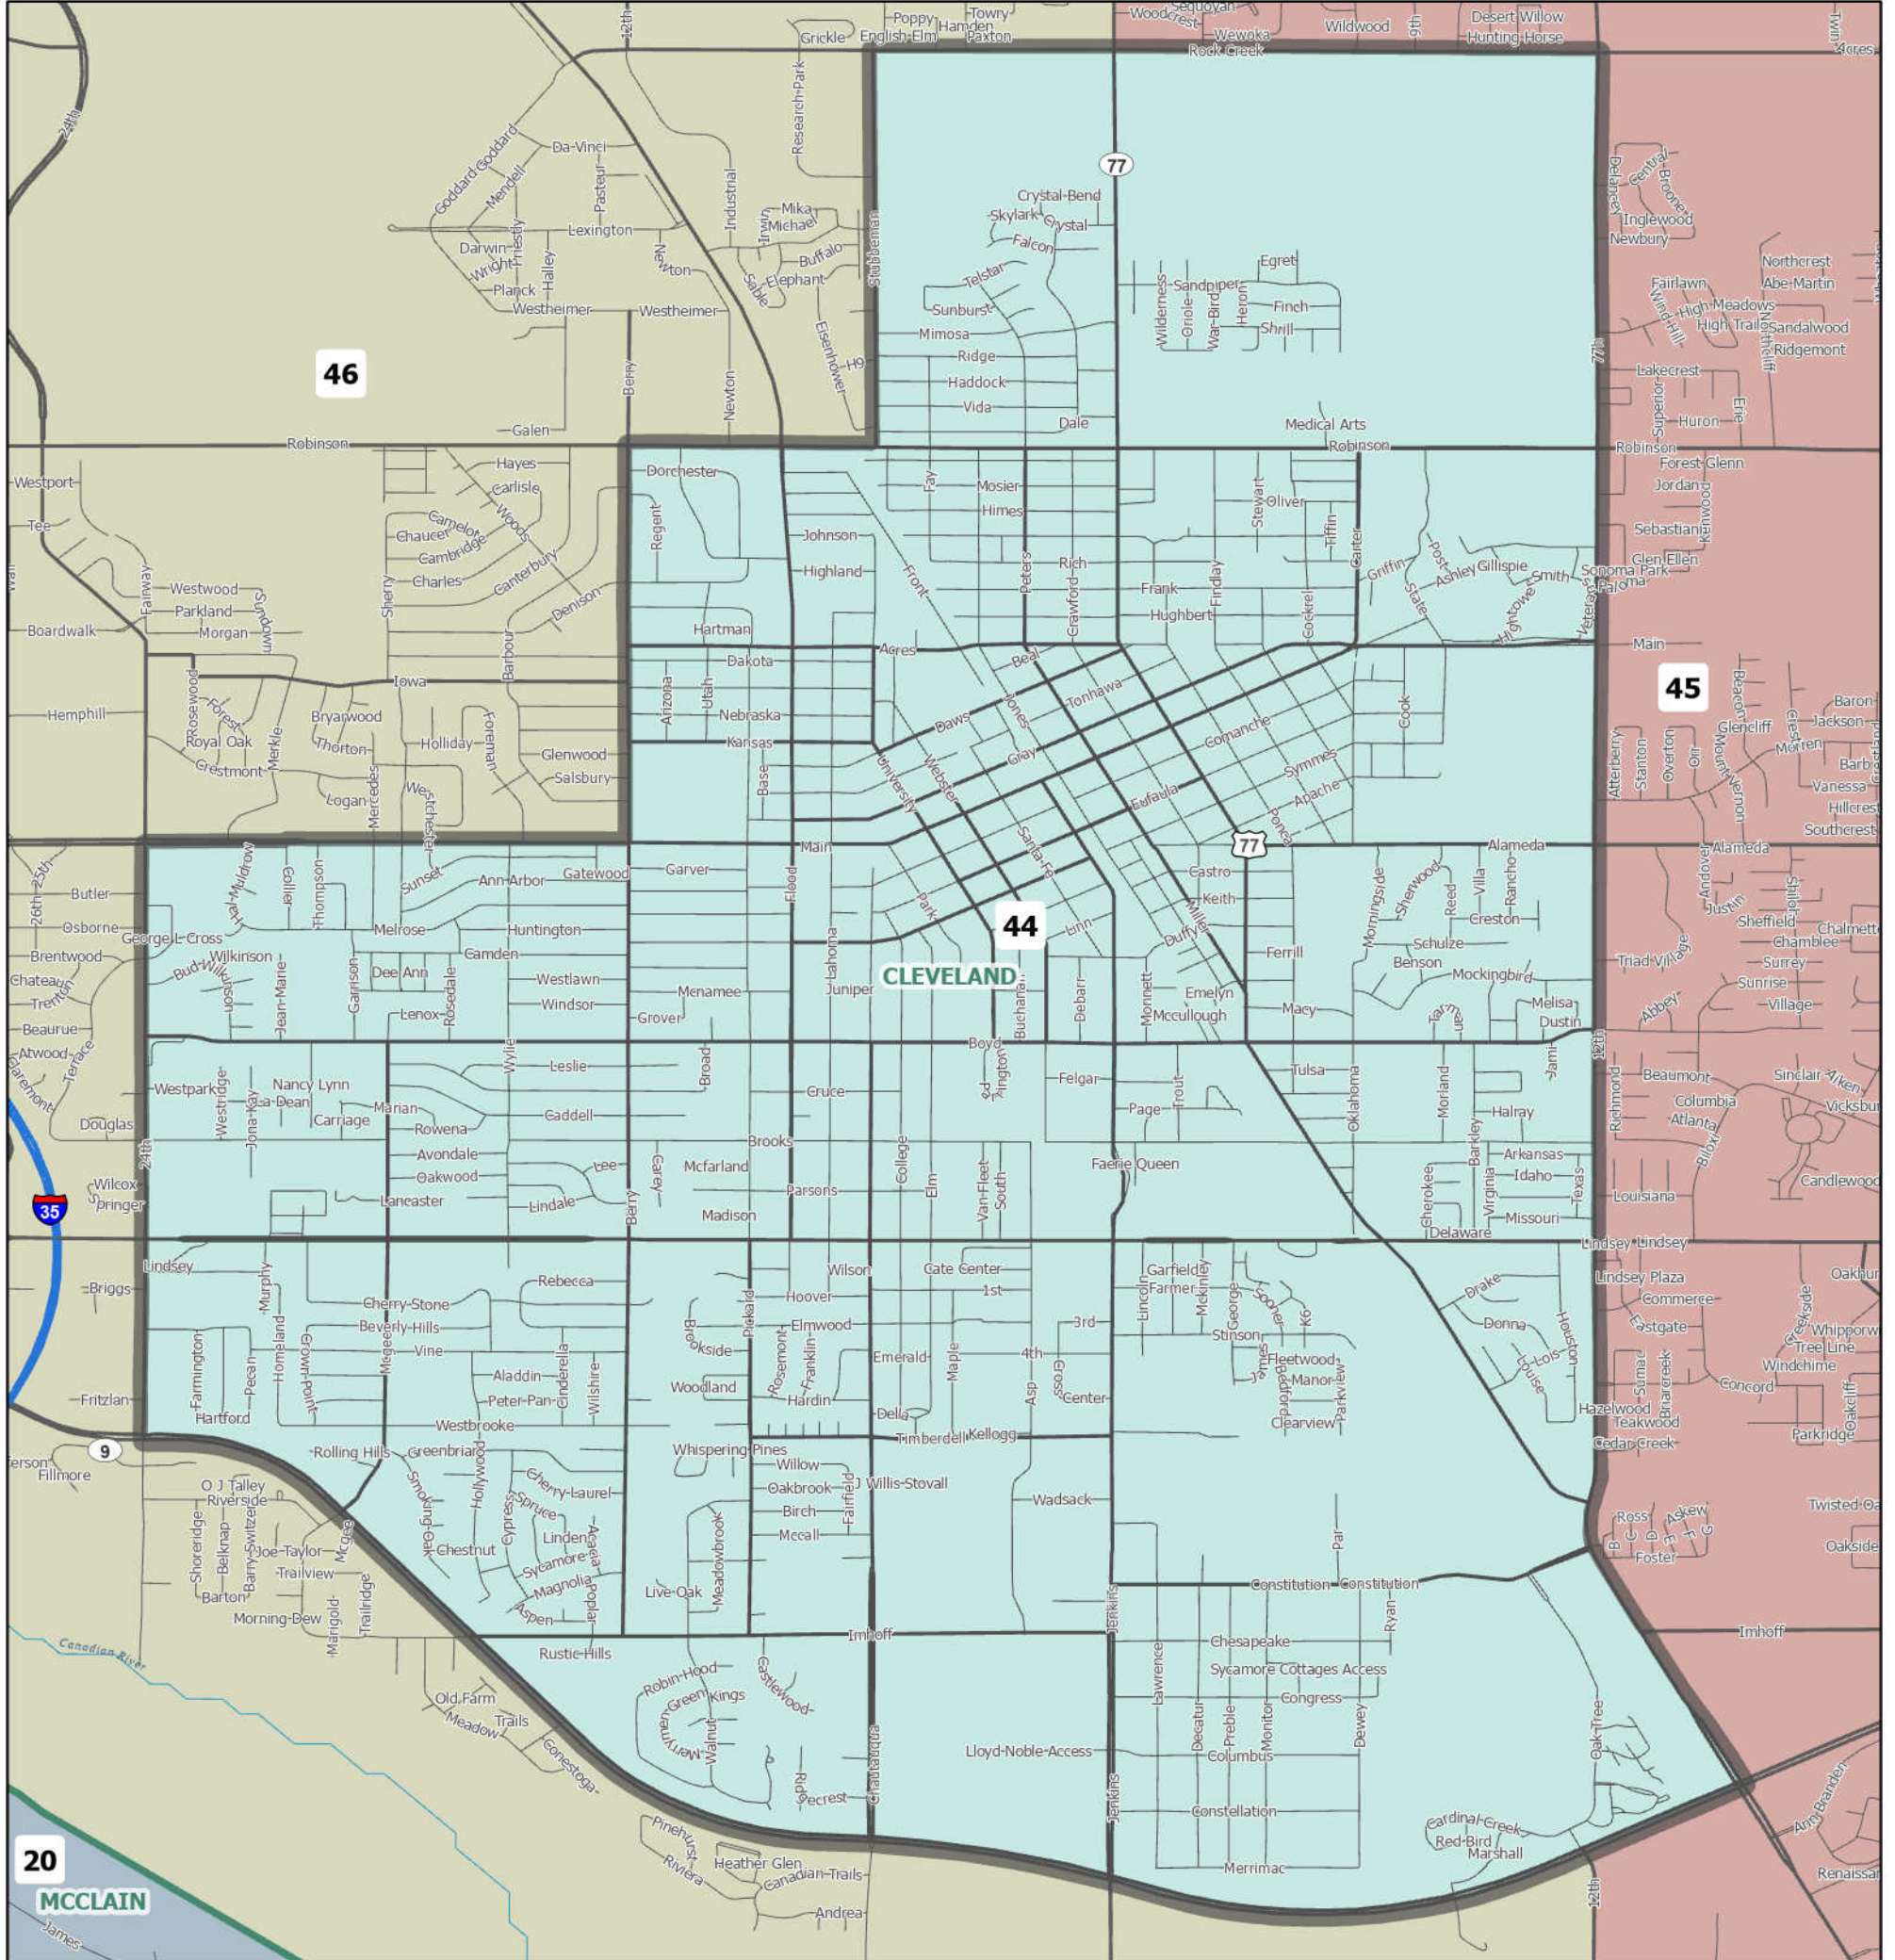

# House District 44 | 2022–2031

The ideal district population, **39,202**, is based on the 2020 Census.  
**HD 44** has **39,842** people, which is **1.63%** from the ideal.  
**12.02%** of the people in the district are new constituents.

9.92% of the district is American Indian and Alaskan Native, alone or in combination with one or more other races.  
 5.1% of the district is Asian, alone or in combination with one or more other races.  
 6.63% of the district is Black or African American, alone or in combination with one or more other races.  
 0.29% of the district is Native Hawaiian or other Pacific Islander, alone or in combination with one or more other races.  
 66.89% of the district is non-Hispanic white.  
 9.92% of the district is some other race or ethnicity.  
 10.66% of the district is of Hispanic or Latino origin.

Counties: Cleveland

Cities: Norman

School Districts: Norman

Senate Districts: 16

Congressional Districts: 4

Area: 11 square miles  
 1 inch equals 0.46 miles

10/29/2021  
 Data: 2020 Census State Redistricting Data (Public Law 94-171)  
 Summary File. Prepared by the U.S. Census Bureau, 2021.  
 ODOT, Esri, OU CSA, OWRB.