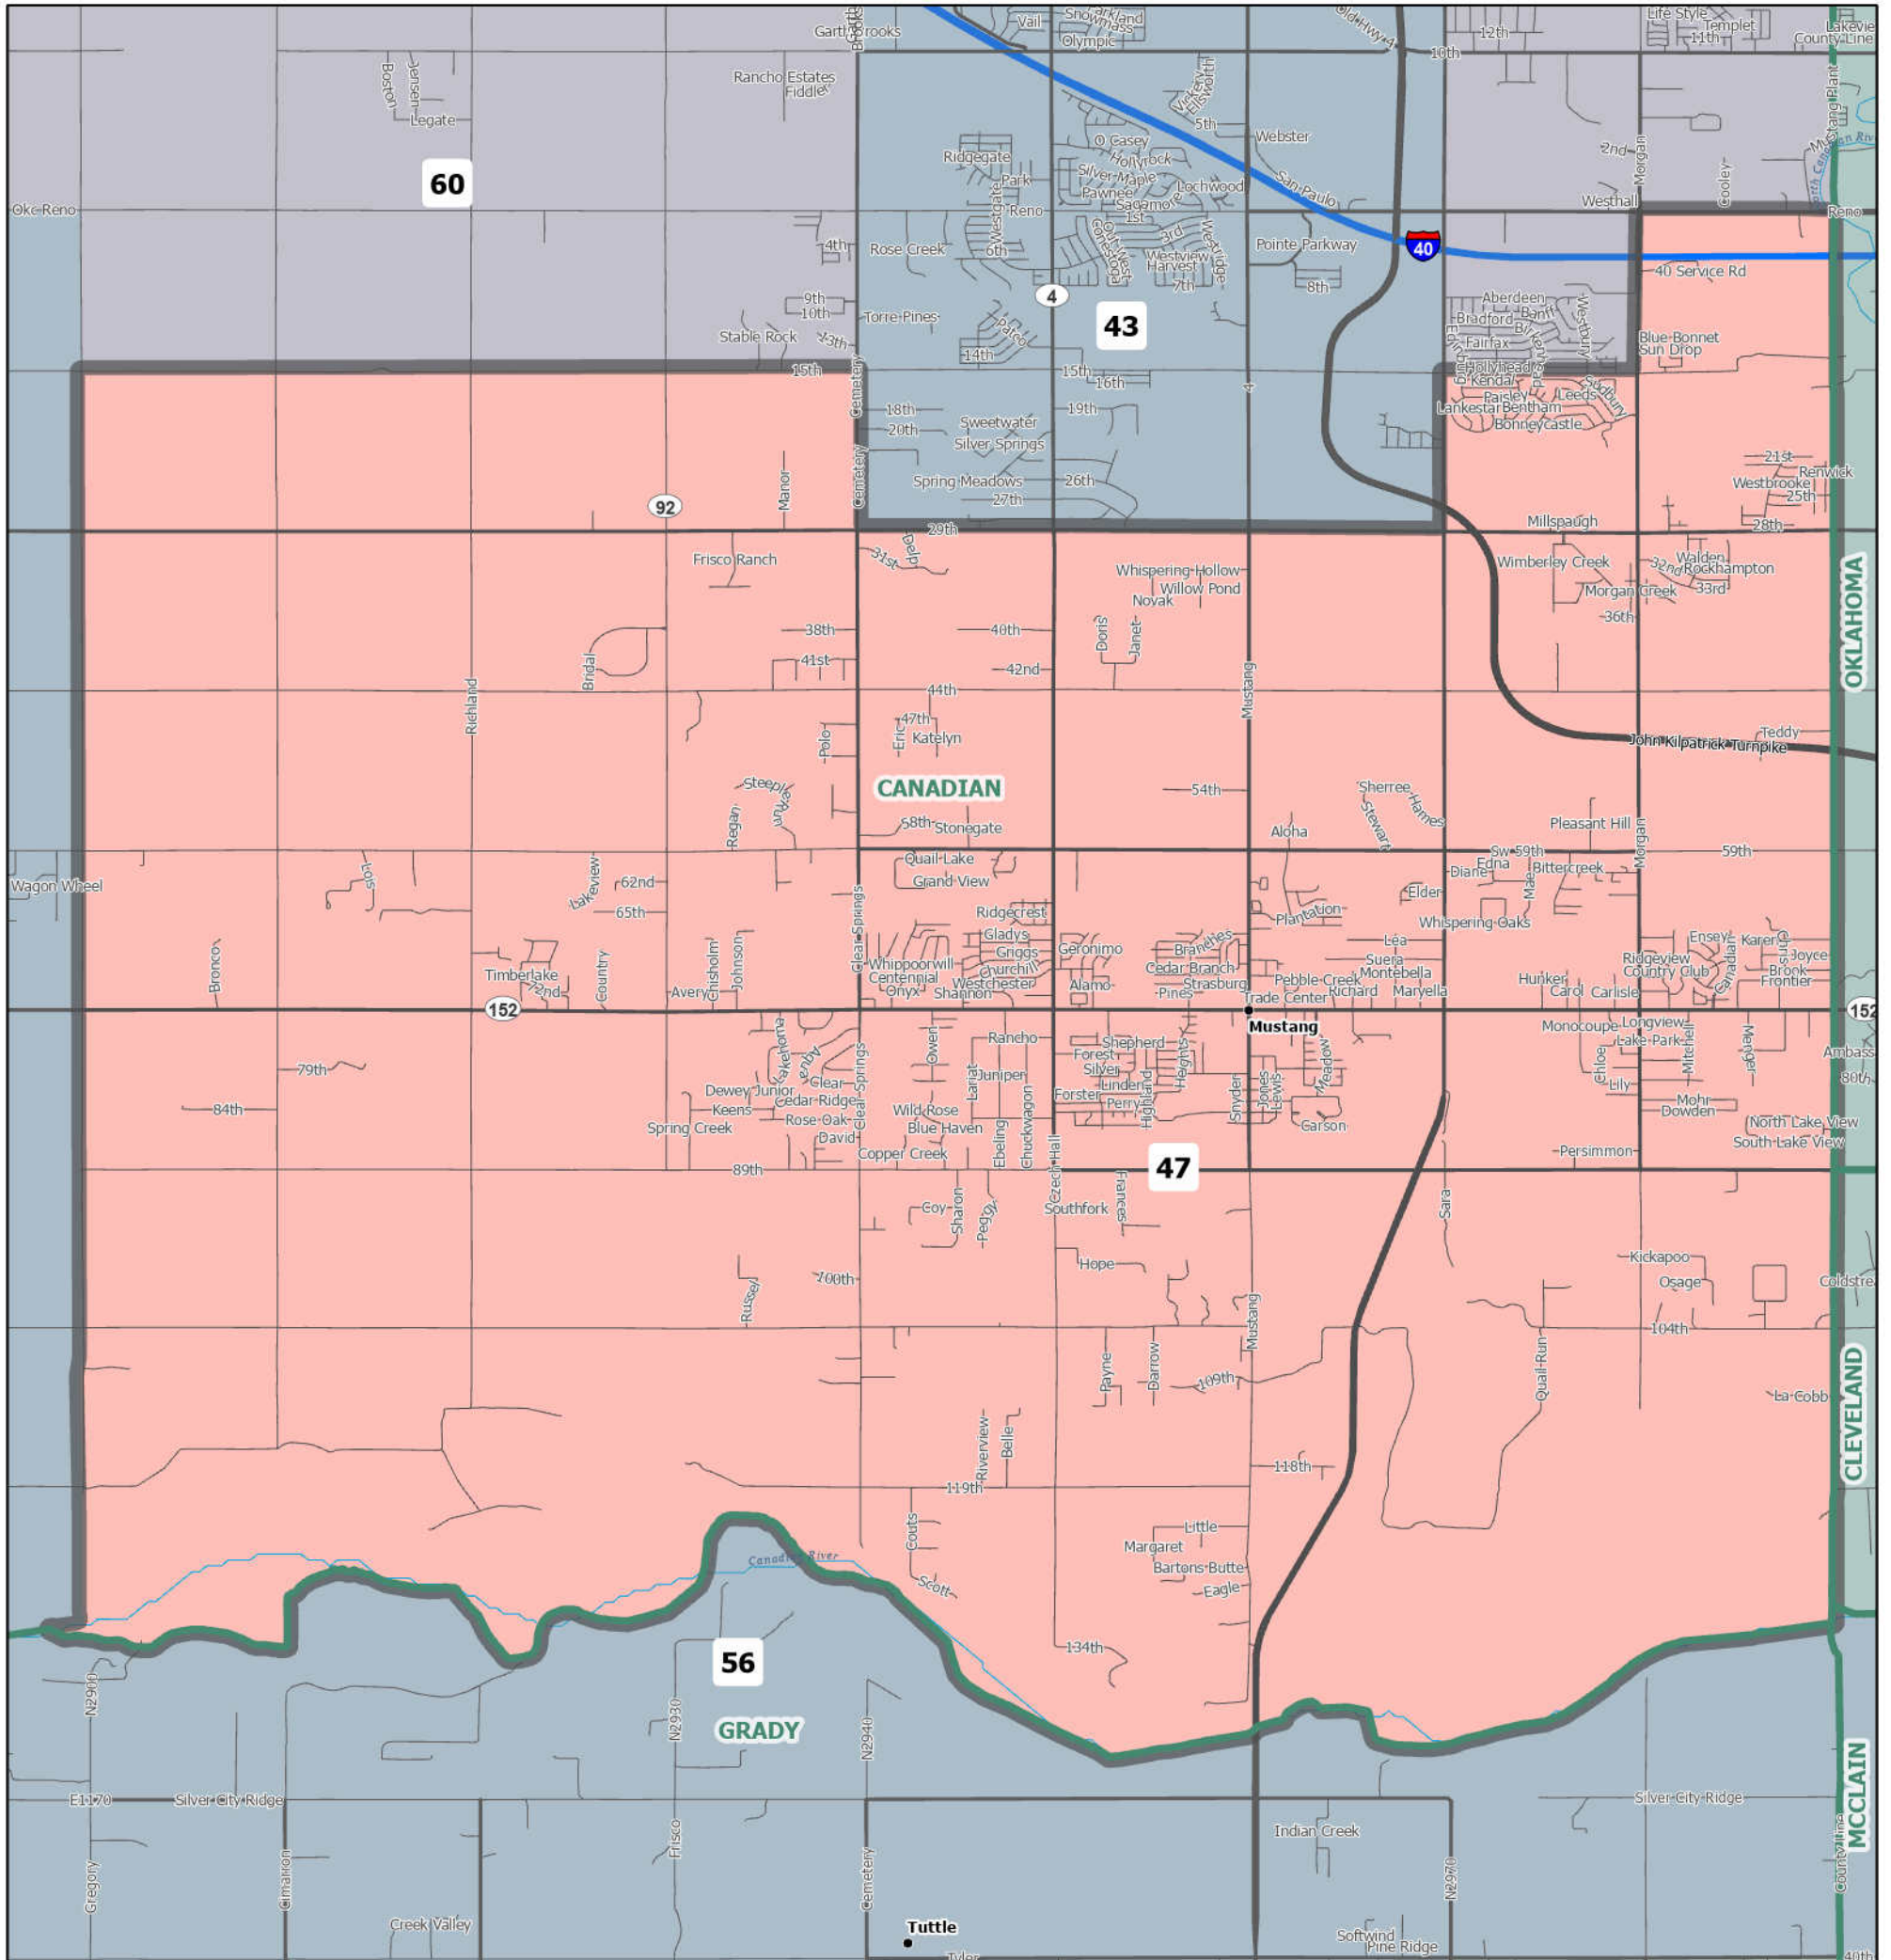

House District 47 | 2022–2031

The ideal district population, **39,202**, is based on the 2020 Census.
HD 47 has **38,562** people, which is **-1.63%** from the ideal.
0.66% of the people in the district are new constituents.

10.33% of the district is American Indian and Alaskan Native, alone or in combination with one or more other races.
 5.91% of the district is Asian, alone or in combination with one or more other races.
 4.62% of the district is Black or African American, alone or in combination with one or more other races.
 0.29% of the district is Native Hawaiian or other Pacific Islander, alone or in combination with one or more other races.
 70.19% of the district is non-Hispanic white.
 7.1% of the district is some other race or ethnicity.
 9.85% of the district is of Hispanic or Latino origin.

Counties: Canadian

Cities: Mustang, Oklahoma City

School Districts: Banner, Mustang, Union City, Yukon

Senate Districts: 18, 23, 44, 45

Congressional Districts: 3, 5

Area: 70 square miles
 1 inch equals 1.14 miles