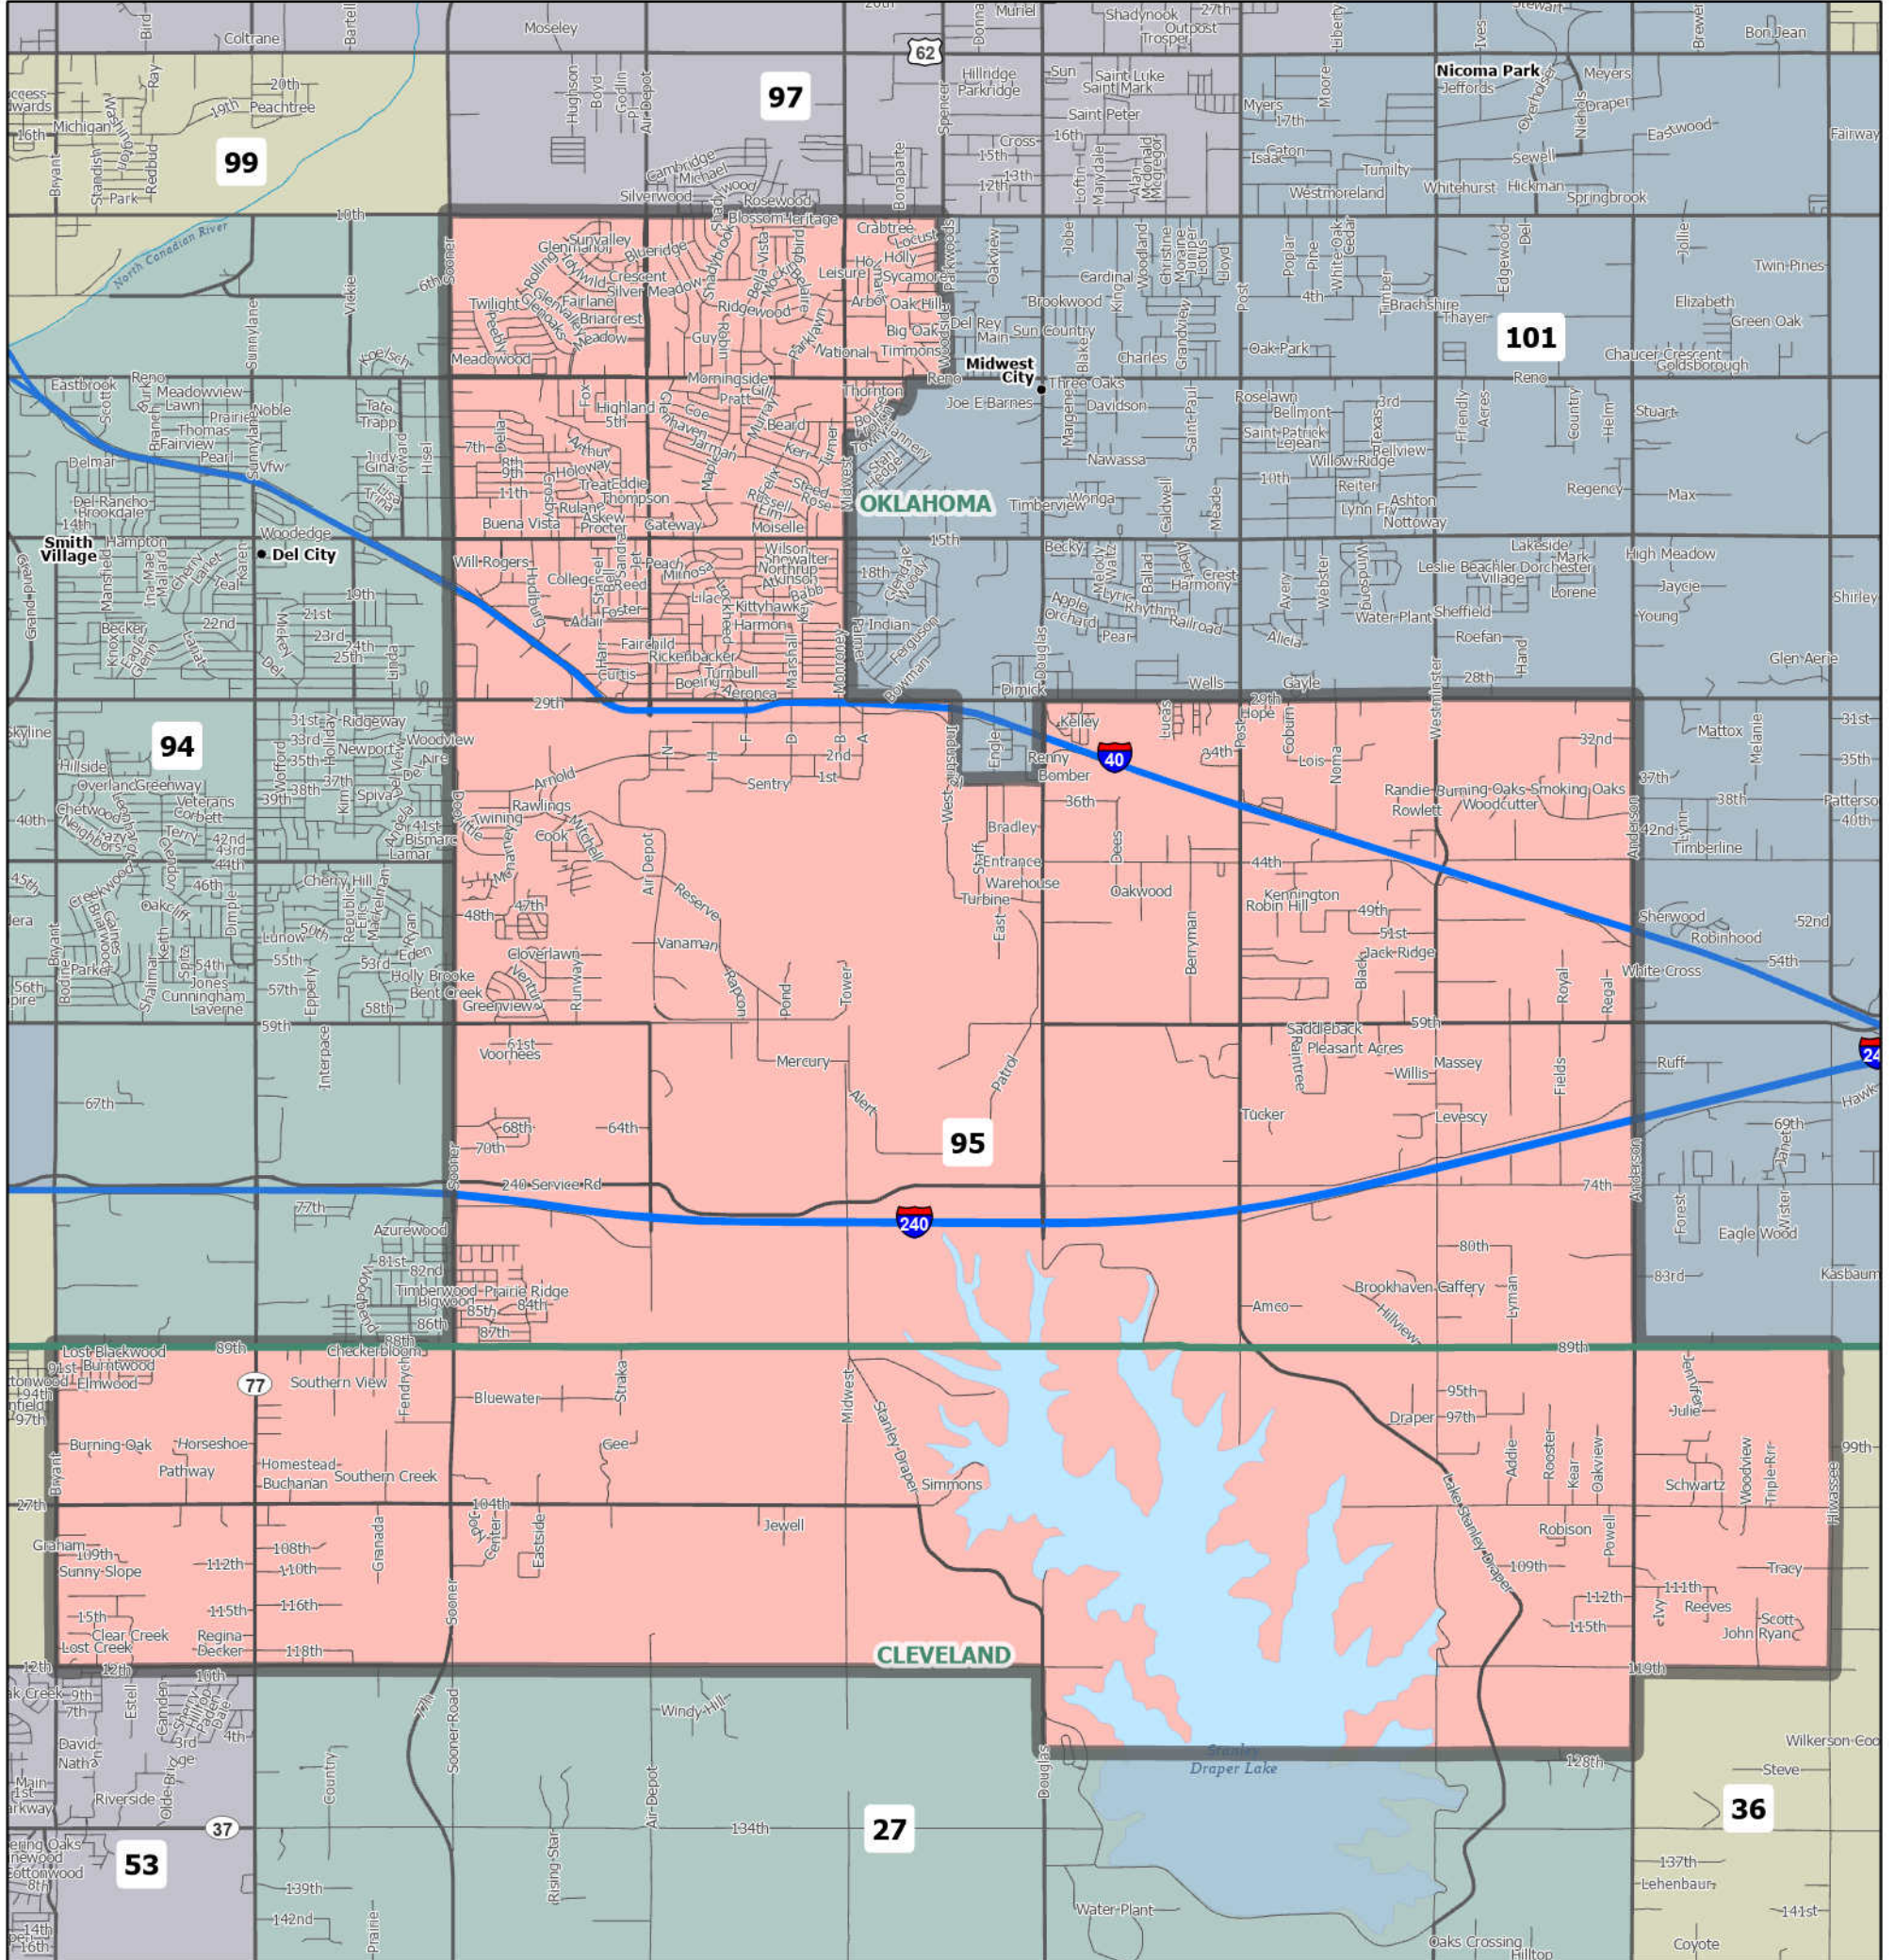

House District 95 | 2022–2031

The ideal district population, **39,202**, is based on the 2020 Census.
HD 95 has **39,967** people, which is **1.95%** from the ideal.
12.21% of the people in the district are new constituents.

10.45% of the district is American Indian and Alaskan Native, alone or in combination with one or more other races.
 4.31% of the district is Asian, alone or in combination with one or more other races.
 21.59% of the district is Black or African American, alone or in combination with one or more other races.
 0.54% of the district is Native Hawaiian or other Pacific Islander, alone or in combination with one or more other races.
 55.89% of the district is non-Hispanic white.
 7.28% of the district is some other race or ethnicity.
 10.18% of the district is of Hispanic or Latino origin.

Counties: Cleveland, Oklahoma

Cities: Midwest City, Moore, Oklahoma City

School Districts: Choctaw/Nicoma Park, Crutch, Midwest City-Del City, Moore, Oklahoma City

Senate Districts: 15, 42

Congressional Districts: 4, 5

Area: 49 square miles
 1 inch equals 1.12 miles

10/29/2021
 Data: 2020 Census State Redistricting Data (Public Law 94-171)
 Summary File. Prepared by the U.S. Census Bureau, 2021.
 ODOT, Esri, OU CSA, OWRB.